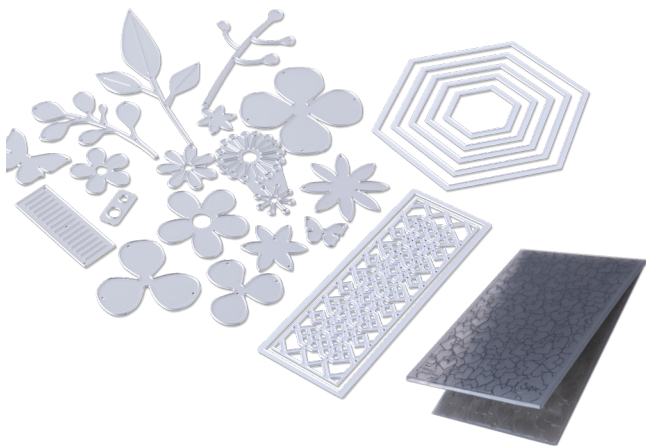

# Big Shot<sup>®</sup> Switch Machine

COMING IN QUARTER 2

Featuring exclusive starter kit contents including 24 Thinlits<sup>®</sup> Dies and a 3-D Embossing Folder!

- Contains:
- 1 Big Shot Switch Machine
  - 1 Big Shot Switch Platform, Adapter A & Adapter B
  - 1 Pair of Standard Cutting Pads
  - 24 Thinlits<sup>®</sup> Dies
  - 1 3-D Textured Impressions<sup>®</sup> Embossing Folder
  - 1 Instruction Booklet

Advance your makes with the brand-new Big Shot<sup>®</sup> Switch electric die-cutting machine!

This contemporary high-gloss machine with stylish chrome accents has a simple two button system and automatic feed and reverse feature, empowering you to effortlessly die-cut at the touch of a button. The Big Shot Switch features a A4 opening and is compatible with all Sizzix technologies, including our popular Bigz<sup>™</sup> steel-rule dies, opening up this electric machine to even more creative possibilities! Keep your favorite dies and essential tools close to hand in the machines integrated storage. Fold away the front bed for a sleek space-saving solution. Compact and portable, the Big Shot Switch also features integrated handles for secure transportation.